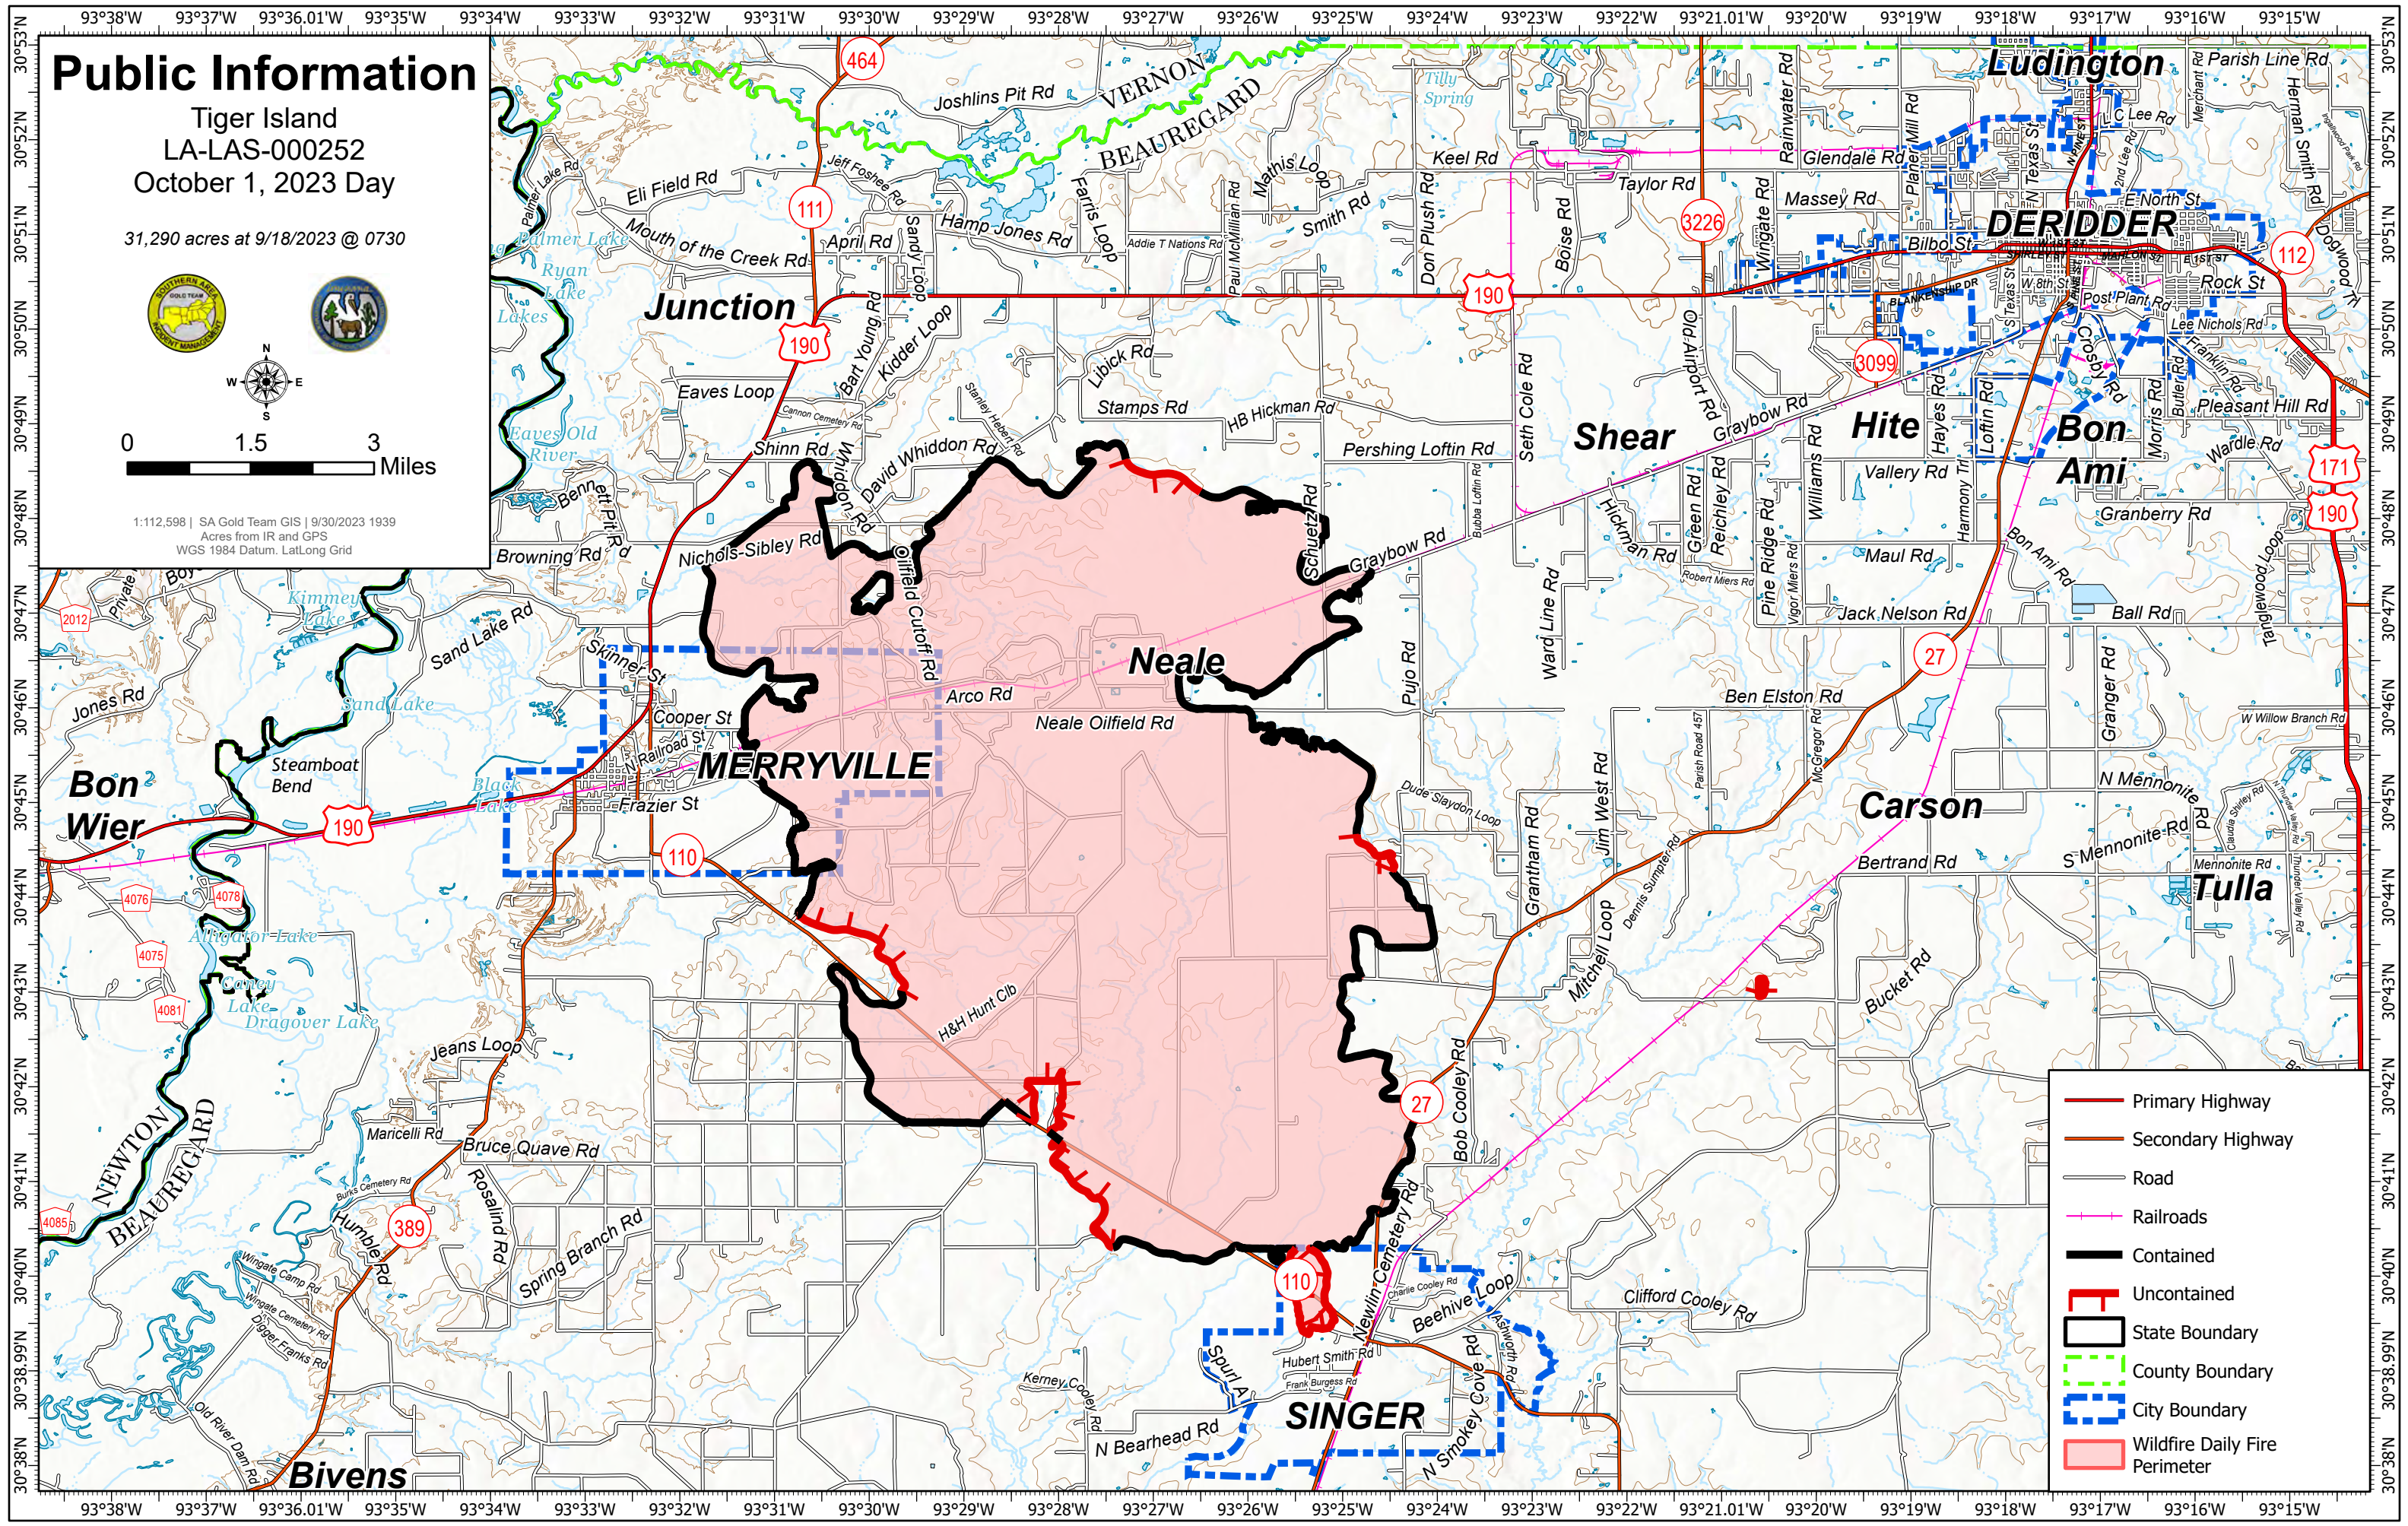

Public Information

Tiger Island
LA-LAS-000252
October 1, 2023 Day

31,290 acres at 9/18/2023 @ 0730

0 1.5 3 Miles

1:112,598 | SA Gold Team GIS | 9/30/2023 1939
Acres from IR and GPS
WGS 1984 Datum, Lat/Long Grid

- Primary Highway
- Secondary Highway
- Road
- Railroads
- Contained
- Uncontained
- State Boundary
- County Boundary
- City Boundary
- Wildfire Daily Fire Perimeter